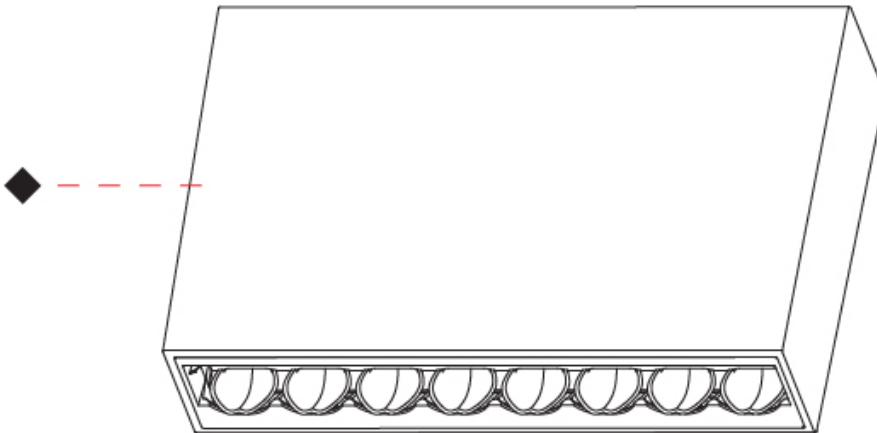

MAGIQ HOLLOW WALLWASH SURFACE

A3D187-

PROJECT _____

TYPE _____

SPECIFIER _____

QUANTITY _____

DATE _____

A