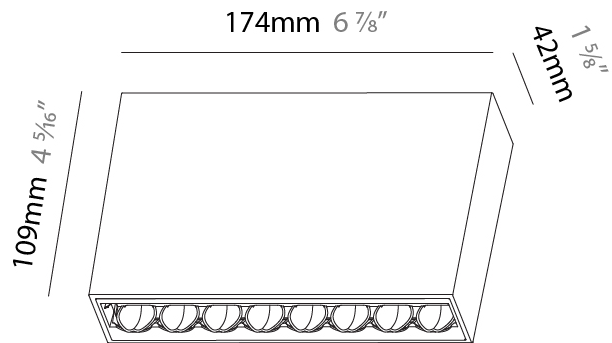

GENERAL

Series: Magiq Hollow Wallwash
Subseries: Magiq Hollow Wallwash
Partner: Prolicht
Division: Architectural
Installation: Surface
Product Type: Wallwash
Mounting Location: Ceiling
Light Distribution: Direct

PHYSICAL

Shape: Rectangle
Length (mm): 174
Length (in): 6 ⁷/₈
Width (mm): 42
Width (in): 1 ⁵/₈
Height (mm): 109
Height (in): 4 ³/₁₆

Fixture Finish: SSR / BKV / CWI / CRY / HAB / UFT / ITA / RUA / FTG / MYG / LOD / PUS / FRO / FUP / KIA / POP / BLS / SPG / MEY / GOH / CHC / COM / ABZ / JAG / OBR / MOS / ROR

Holder Finish: WHI / BLK
Fixture Material: Aluminum Die Cast

ELECTRICAL

Lamp Type: LED (Zhaga Standard)
Input Wattage (W): 19
Total Output Wattage (W): 17.3
Dimming: Tri-Mode (Non-Dimming and Phase Dimming (120Vac only) and 0-10V Dimming)
Driver Included: Yes
Driver Location: Integrated
Driver Type: Constant Current - Universal
Driver Class: Class 1
Input Voltage (V): 120 - 277
Constant Current (MA): 700mA

LED

Number of LEDs: 4
Color Temperature (°K): 2700 / 3000 / 3500 / 4000
Max. Delivered Lumen (lm): 1270 / 1270 / 1513 / 1544
Nominal Lumen (lm): 1492 / 1492 / 1778 / 1814
CRI: >90 CRI
Efficiency (%): 80
Lamp Life (hrs): 50000

OPTICAL

Adjustability: Fixed

RATINGS AND CERTIFICATIONS

Certified By: Certified for North American Standards
IP rating: IP20