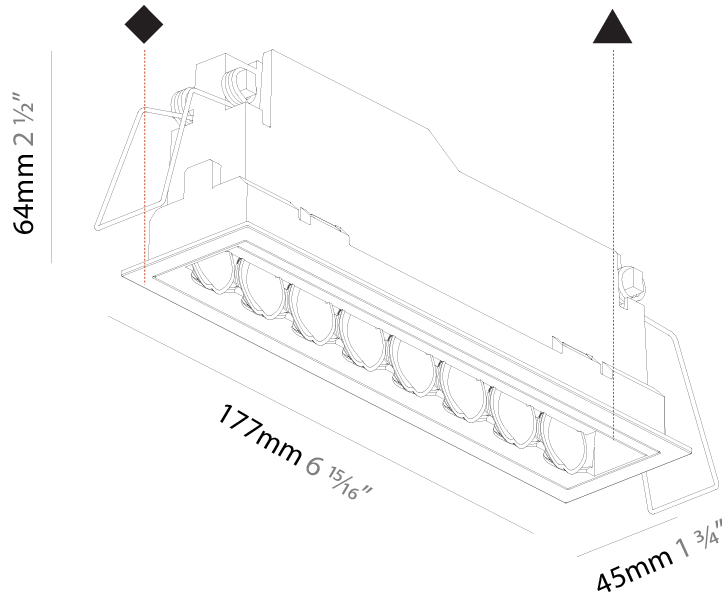

GENERAL

Series: Magiq Hollow Wallwash
Subseries: Magiq Hollow Wallwash Korona
Partner: Prolicht
Division: Architectural
Installation: Recessed
Product Type: Wallwash
Mounting Location: Ceiling
Light Distribution: Downlight

PHYSICAL

Shape: Rectangle
Length (mm): 177
Length (in): 6 ¹⁵/₁₆
Width (mm): 45
Width (in): 1 ³/₄
Height (mm): 64
Height (in): 2 ¹/₂
Ceiling Thickness (mm): 5 - 30
Min. Recessing Depth (mm): 100
Min. Recessing Depth (in): 3 ¹⁵/₁₆
Weight (kg): 0.395
Weight (lbs): 0.87

Fixture Finish: SSR / BKV / CWI / CRY / HAB / UFT / ITA / RUA / FTG / MYG / LOD / PUS / FRO / FUP / KIA / POP / BLS / SPG / MEY / GOH / CHC / COM / ABZ / JAG / OBR / MOS / ROR

Holder Finish: WHI / BLK
Fixture Material: Aluminum Die Cast

ELECTRICAL

Lamp Type: LED (Zhaga Standard)
Input Wattage (W): 19
Total Output Wattage (W): 17.2
Dimming: Tri-Mode (Non-Dimming and Phase Dimming (120Vac only) and 0-10V Dimming)
Driver Included: No
Driver Location: Remote
Driver Type: Constant Current - Universal
Driver Class: Class 2
Input Voltage (V): 120 - 277
Constant Current (MA): 700

LED

Number of LEDs: 8
Color Temperature (°K): 2700 / 3000 / 3500 / 4000
Max. Delivered Lumen (lm): 1110 / 1180 / 1323 / 1350
CRI: >90 CRI
Efficiency (%): 82.3
Lamp Life (hrs): 50000

OPTICAL

RATINGS AND CERTIFICATIONS

Certified By: CSA Certified to UL and CSA Standards
IP rating: IP20